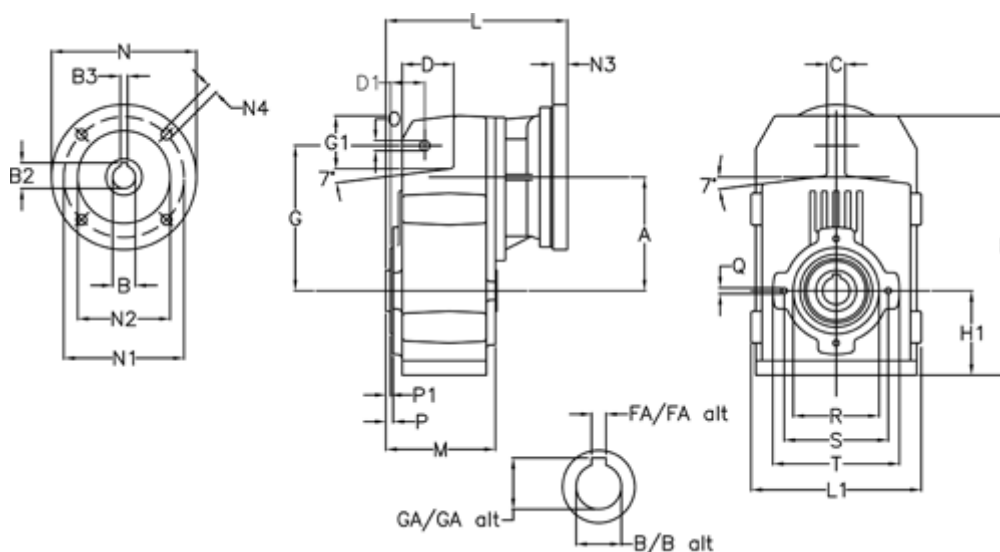

Article number: 29560523983235

Description: Shaft mounted gear  
A513H50-239,8-P90B5

## Measures

A = 211.30	FA = 14	M = 163.0	Q = M12x19
B = 50	G = 278	N = 200	R = 180
B1 = 24	G1 = 105.5	N1 = 165	S = 215
B2 = 27.3	GA = 53.5	N2 = 130	T = 250
B3 = 8	H = 479.0	N4 = M10x20	
C = 20	H1 = 144.0	O = 22	
D = 93.5	L = 287.5	P = 8.5	
D1 = 65.0	L1 = 273	P1 = 4.5	